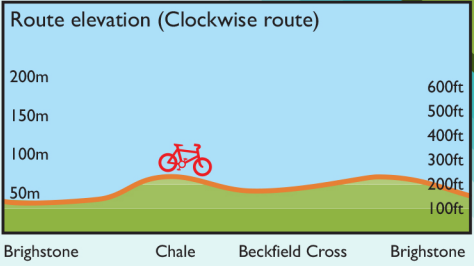

Brighstone to Chale

This delightful route take you along picturesque country lanes to Chale – well placed for a visit to Blackgang Chine theme park. It's about 12 miles, but if you're looking for a shorter ride cut through at Yafford.

**DRIVE LESS
SEE
MORE**

ROUTE INFORMATION

-  Start location: Brighstone Church
-  Difficulty: Easy
-  Ride distance: 12 miles
-  Places to stop for food & drink
-  Viewing & rest stops on route
-  Family friendly ride

KEY

-  Cycle Route on road
-  Cycle Route off road
-  Cycleway